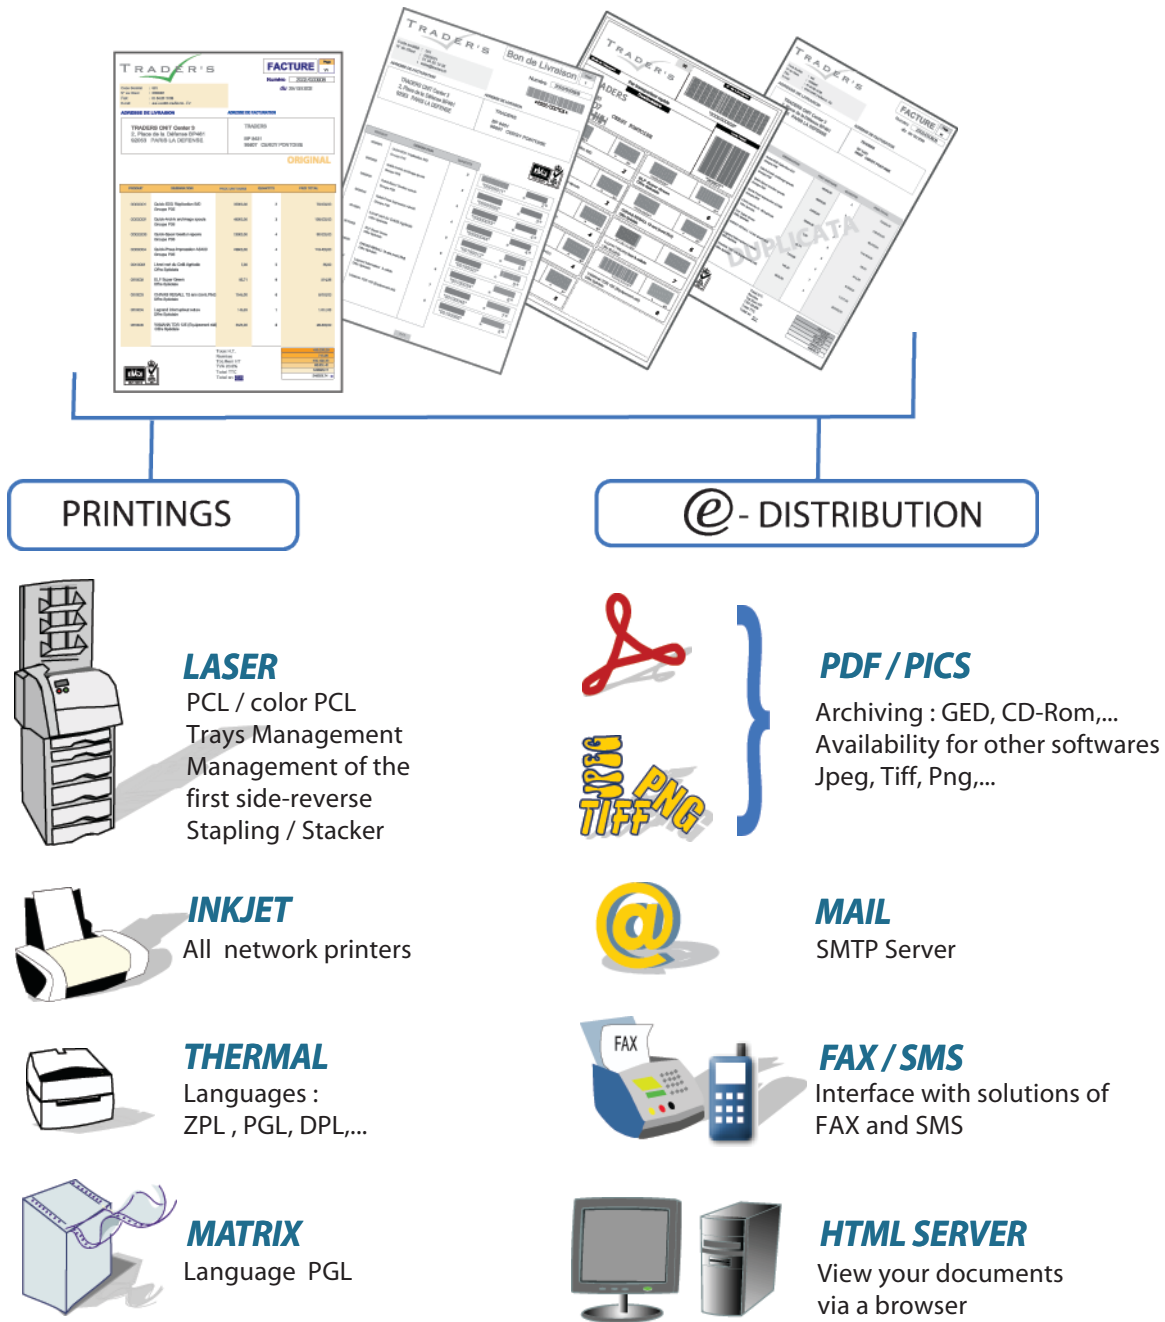

DOCUMENT MGT

Document Graphical Management for IBM iSeries - i7

Quick-PRESS allows dynamic modelling and output distribution.

Modelling values from your existing spool files ...

- Barcodes
- Convert number to letter
- Duplication
- Do not print
- Fonts

DOCUMENT MGT

Document Graphical Management for IBM iSeries - i7

Quick-PRESS allows to distribute spools to the right output depending on your choice.

Distribution : multiple copies of the document

COMING SOON: feeding the Lotus Notes documents database